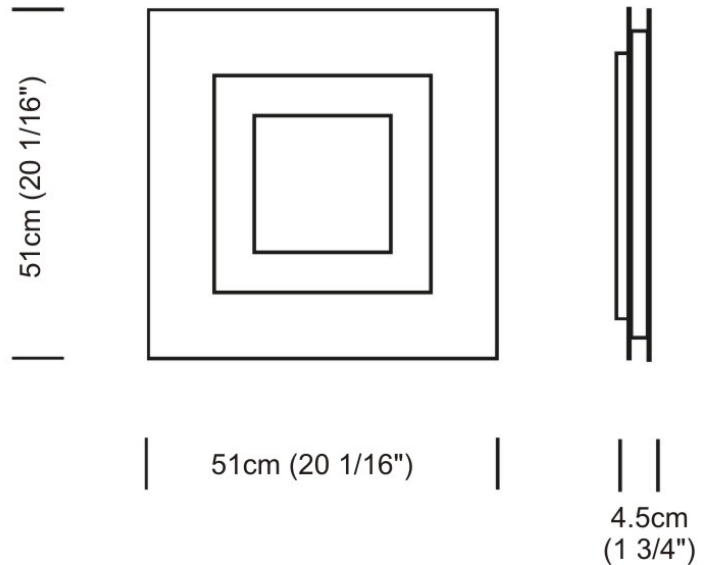

FLAT SURFACE

D82230-WHI

GENERAL

Series: Flat
Brand: Panzeri
Division: Design
Mounting Type: Surface
Mounting Location: Ceiling
Subcategory: Ambient

PHYSICAL

Shape: Square
Length (mm): 510
Length (in): 20 1/16
Width (mm): 510
Width (in): 20 1/16
Height (mm): 45
Height (in): 1 3/4
Light Distribution: Direct / Indirect
Weight (kg): 5.236
Weight (lbs): 11.54
Diffuser: Polycarbonate - Opal
Fixture Material: Metal

ELECTRICAL

Input Wattage Range: 30 - 49 W
Lamp Type: LED
Input Wattage (W): 48
Total Output Wattage (W): 46
Dimming: Non-Dimming / Phase Dimming (120Vac only) / 0-10V Dimming
Driver Included: Yes
Driver Location: Integrated
Driver Type: Constant Current - Universal
Driver Class: Class 2
Input Voltage (V): 120 - 277
Constant Current (mA): 350

LED

Color Temperature (°K): 3000
Max. Delivered Lumen (lm): 3202
Nominal Lumen (lm): 5700
CRI: >80 CRI
Efficiency (%): 56.175%
Lamp Life (hrs): 70000

OPTICAL

RATINGS AND CERTIFICATIONS

Certified By: CSA Certified to UL and CSA Standards
IP rating: IP40