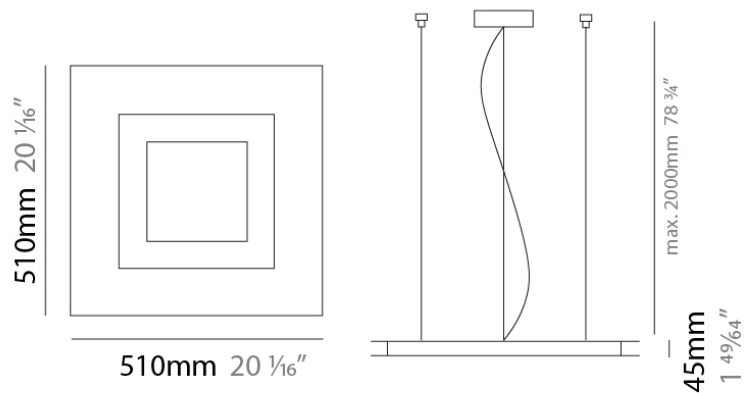

PROJECT	
TYPE	
NOTES	
QUANTITY	
DATE	

FLAT SUSPENSION

D81429-WHI

GENERAL

Series: Flat
Brand: Panzeri
Division: Design
Mounting Type: Suspension
Mounting Location: Ceiling
Subcategory: Ambient

PHYSICAL

Shape: Square
Length (mm): 510
Length (in): 20 ¹/₁₆"
Width (mm): 510
Width (in): 20 ¹/₁₆"
Height (mm): 45
Height (in): 1 ³/₄"
Max. Overall Height (mm): 2510
Max. Overall Height (in): 98 ¹³/₁₆"
Light Distribution: Direct / Indirect
Weight (kg): 7.21
Weight (lbs): 15.89
Diffuser: White Blown Glass
Fixture Material: Metal

ELECTRICAL

Lamp Type: LED
Input Wattage (W): 61
Total Output Wattage (W): 57.5
Max. Wattage Per Lamp (W): 46 / 11.5
Dimming: Tri-Mode (Non-Dimming and Phase Dimming (120Vac only) and 0-10V Dimming)
Driver Included: Yes
Driver Location: Integrated
Driver Type: Constant Current - Universal
Driver Class: Class 2
Input Voltage (V): 120 - 277
Constant Current (MA): 700

LED

Color Temperature (°K): 3000
Max. Delivered Lumen (lm): 4077
Nominal Lumen (lm): 4800lm down+1200lm up
CRI: >80 CRI
Lamp Life (hrs): 60000

OPTICAL

RATINGS AND CERTIFICATIONS

Certified By: CSA Certified to UL and CSA Standards
IP rating: IP40