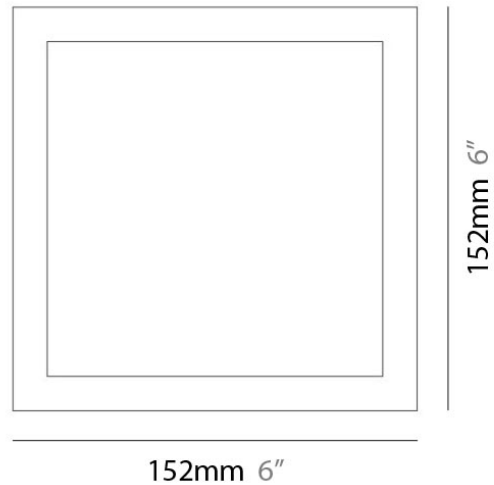

FLAT SURFACE

D12047

GENERAL

Series: Flat
Division: Design
Mounting Type: Surface
Mounting Location: Wall
Subcategory: Ambient

PHYSICAL

Shape: Square
Length (mm): 152
Length (in): 6.0
Width (mm): 152
Width (in): 6.0
Height (mm): 76
Height (in): 3.0
Extension (mm): 76
Extension (in): 3.0
Light Distribution: Direct
Weight (lbs): 2
Diffuser: Opal White Satin Acrylic
Fixture Finish: Chrome
Fixture Material: Metal

ELECTRICAL

Number of Lamps: 1
Lamp Type: CFL
Bulb Included: Bulb Not Included
Total Output Wattage (W): 13
Max. Wattage Per Lamp (W): 13
Lamp Base: GX23-2
Dimming: Non-Dimmable
Driver Included: Yes
Driver Location: Integrated
Driver Type: Ballast - Universal
Input Voltage (V): 120 - 277

LED

OPTICAL

RATINGS AND CERTIFICATIONS

Certified By: CSA Certified to UL and CSA Standards
IP rating: IP20